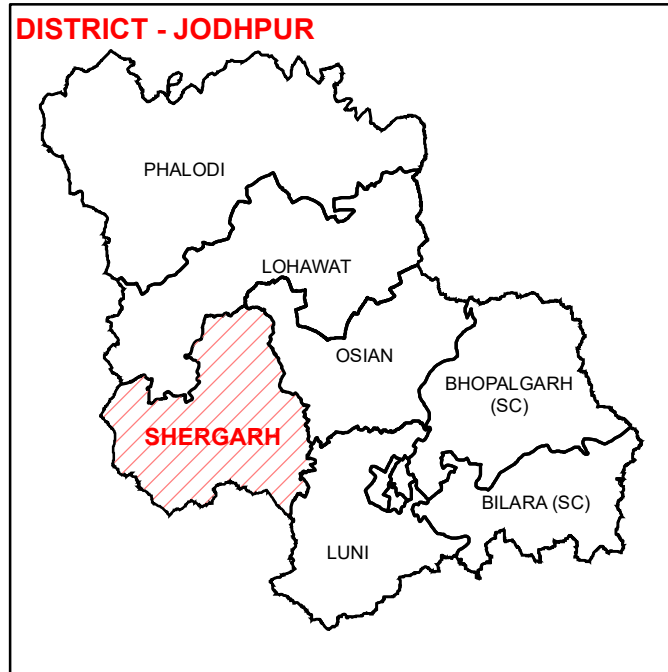

ASSEMBLY CONSTITUENCY - SHERGARH-124

DISTRICT - JODHPUR

State Remote Sensing Application Centre
DST, GoR, Jodhpur