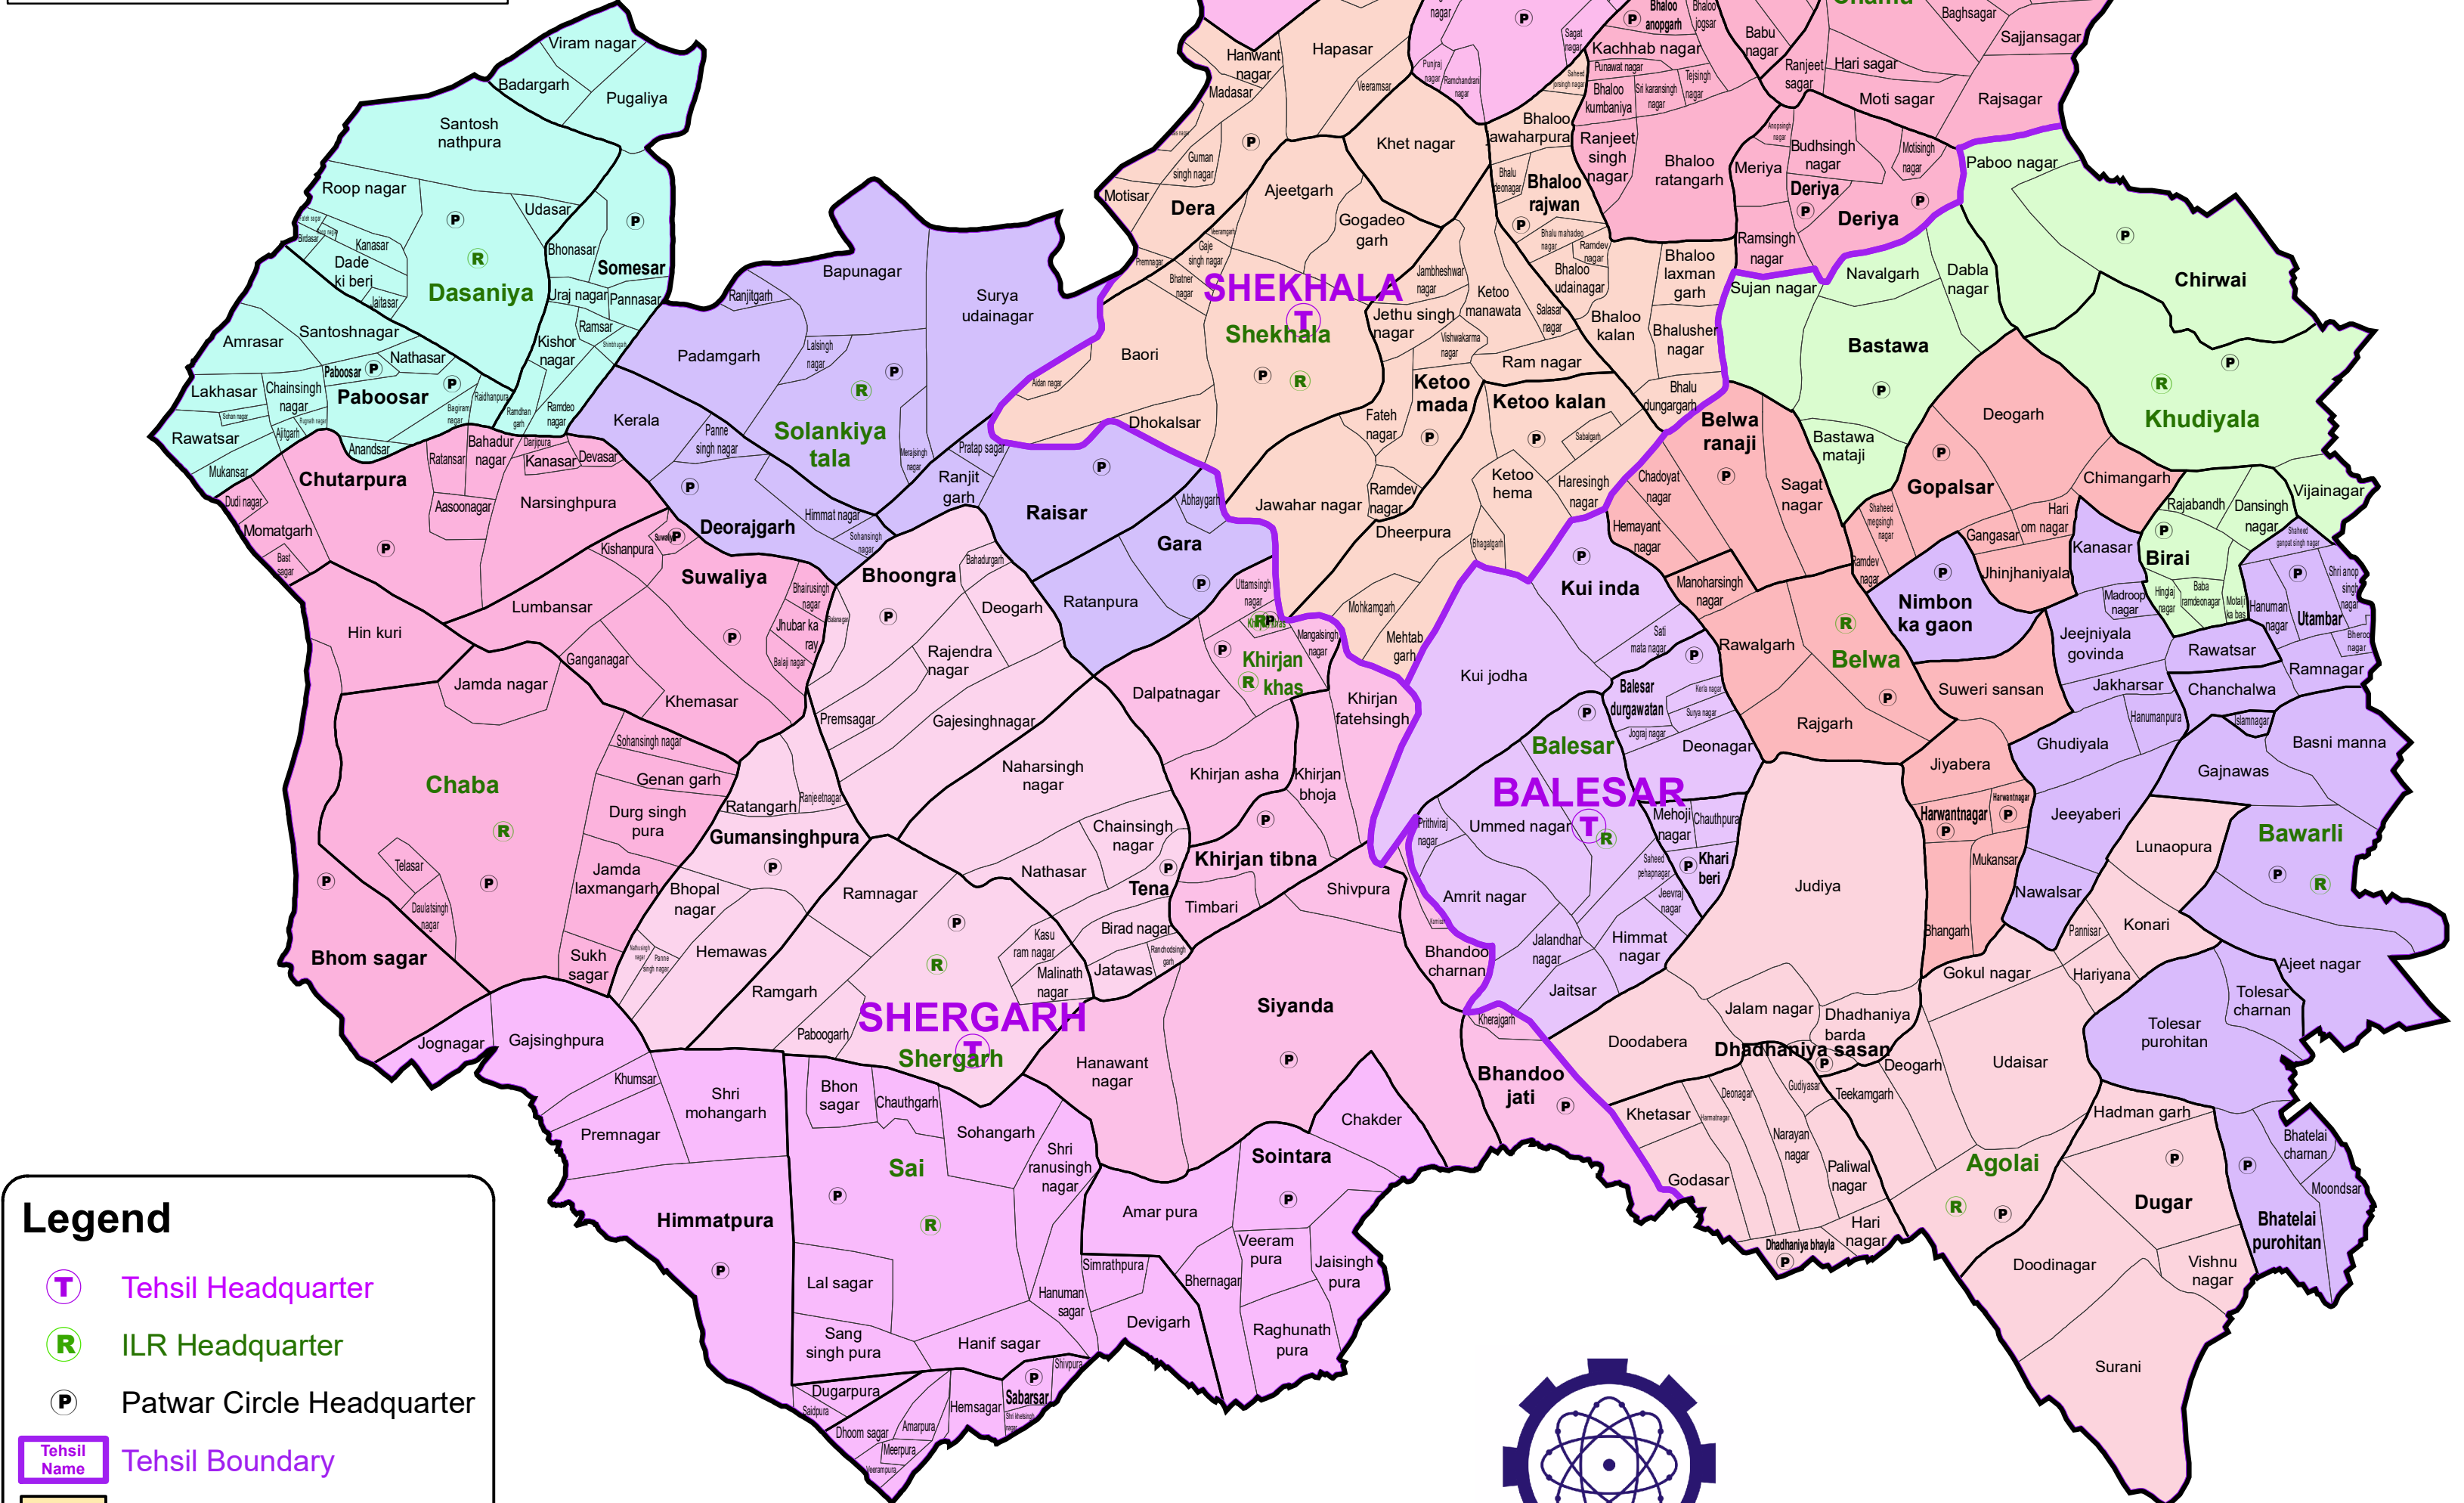

ASSEMBLY CONSTITUENCY - SHERGARH-124

DISTRICT - JODHPUR

State Remote Sensing Application Centre
DST, GoR, Jodhpur